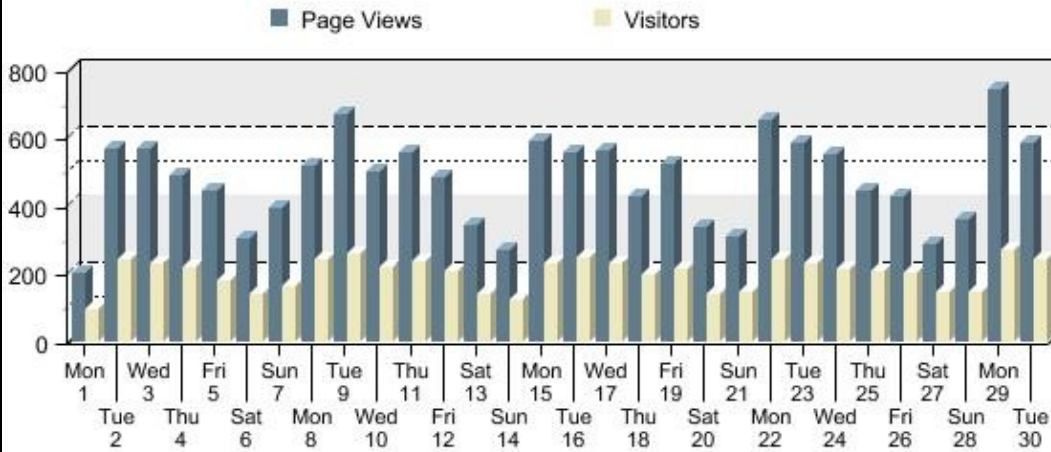

Calendar Summary Report

Reporting Period: September 2014

Report Generated On: Wed, Oct 22, 2014 at 07:01:40 PM

| | | | |
|-------------------------------|--------|---------------------------------|--------|
| Total Monthly Page Views | 14,261 | Average Page Views Per Day | 475.37 |
| Total Monthly Visitors | 6,013 | Average Visitors Per Day | 200.43 |
| Total Monthly Unique Visitors | 6,013 | Average Unique Visitors Per Day | 200.43 |
| Total Monthly Return Visitors | 0 | Average Return Visitors Per Day | 0.00 |