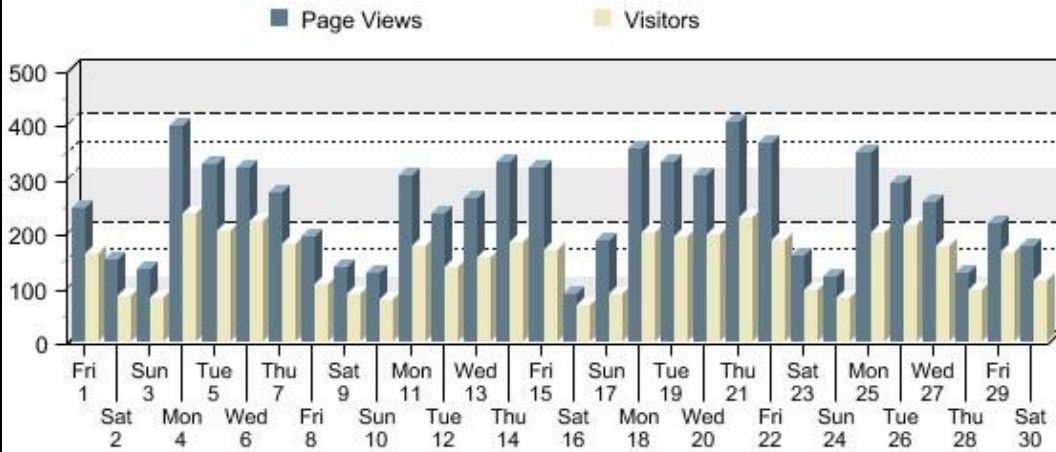

Calendar Summary Report

Reporting Period: November 2013

Report Generated On: Tue, Dec 3, 2013 at 11:40:35 AM

Total Monthly Page Views	7,507	Average Page Views Per Day	250.23
Total Monthly Visitors	4,559	Average Visitors Per Day	151.97
Total Monthly Unique Visitors	4,559	Average Unique Visitors Per Day	151.97
Total Monthly Return Visitors	0	Average Return Visitors Per Day	0.00

Sunday	Monday	Tuesday	Wednesday	Thursday	Friday	Saturday
					1 Views: 246 Visitors: 163 Uniques: 163 Returns: 0	2 Views: 151 Visitors: 83 Uniques: 83 Returns: 0
3 Views: 135 Visitors: 81 Uniques: 81 Returns: 0	4 Views: 397 Visitors: 237 Uniques: 237 Returns: 0	5 Views: 328 Visitors: 205 Uniques: 205 Returns: 0	6 Views: 322 Visitors: 223 Uniques: 223 Returns: 0	7 Views: 276 Visitors: 180 Uniques: 180 Returns: 0	8 Views: 194 Visitors: 107 Uniques: 107 Returns: 0	9 Views: 139 Visitors: 87 Uniques: 87 Returns: 0
10 Views: 127 Visitors: 76 Uniques: 76 Returns: 0	11 Views: 305 Visitors: 175 Uniques: 175 Returns: 0	12 Views: 236 Visitors: 139 Uniques: 139 Returns: 0	13 Views: 265 Visitors: 155 Uniques: 155 Returns: 0	14 Views: 332 Visitors: 183 Uniques: 183 Returns: 0	15 Views: 320 Visitors: 168 Uniques: 168 Returns: 0	16 Views: 87 Visitors: 66 Uniques: 66 Returns: 0
17 Views: 187 Visitors: 88 Uniques: 88 Returns: 0	18 Views: 355 Visitors: 201 Uniques: 201 Returns: 0	19 Views: 332 Visitors: 194 Uniques: 194 Returns: 0	20 Views: 305 Visitors: 196 Uniques: 196 Returns: 0	21 Views: 406 Visitors: 230 Uniques: 230 Returns: 0	22 Views: 365 Visitors: 188 Uniques: 188 Returns: 0	23 Views: 157 Visitors: 95 Uniques: 95 Returns: 0
24 Views: 120 Visitors: 80 Uniques: 80 Returns: 0	25 Views: 348 Visitors: 199 Uniques: 199 Returns: 0	26 Views: 292 Visitors: 216 Uniques: 216 Returns: 0	27 Views: 258 Visitors: 175 Uniques: 175 Returns: 0	28 Views: 126 Visitors: 94 Uniques: 94 Returns: 0	29 Views: 220 Visitors: 164 Uniques: 164 Returns: 0	30 Views: 176 Visitors: 111 Uniques: 111 Returns: 0