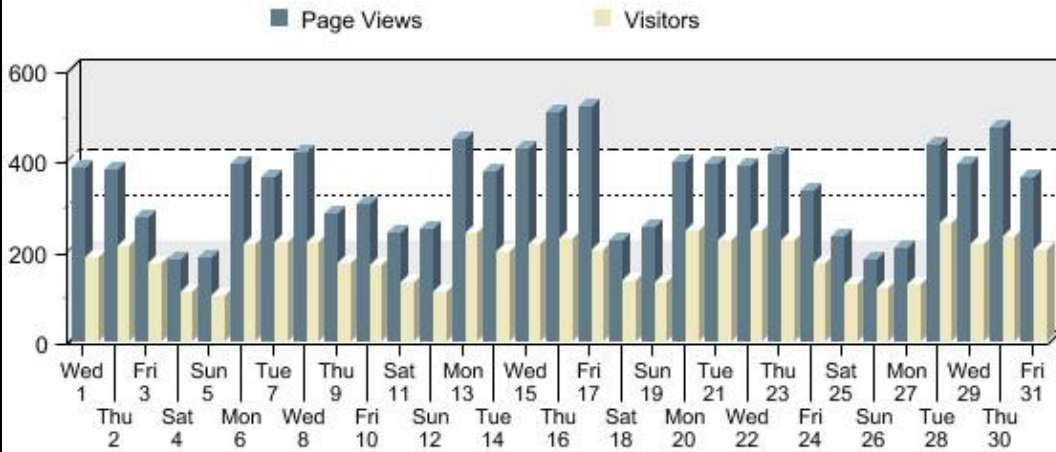

Calendar Summary Report

Reporting Period: May 2013

Report Generated On: Mon, Jun 3, 2013 at 01:15:29 PM

Total Monthly Page Views	10,621	Average Page Views Per Day	342.61
Total Monthly Visitors	5,756	Average Visitors Per Day	185.68
Total Monthly Unique Visitors	5,756	Average Unique Visitors Per Day	185.68
Total Monthly Return Visitors	0	Average Return Visitors Per Day	0.00