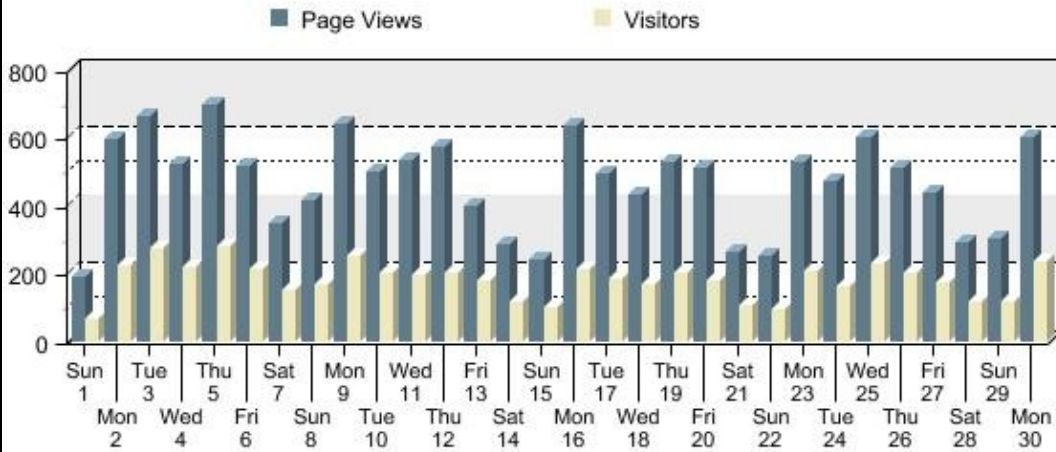

Calendar Summary Report

Reporting Period: June 2014
Report Generated On: Wed, Oct 22, 2014 at 06:55:53 PM

Total Monthly Page Views	14,032	Average Page Views Per Day	467.73
Total Monthly Visitors	5,452	Average Visitors Per Day	181.73
Total Monthly Unique Visitors	5,452	Average Unique Visitors Per Day	181.73
Total Monthly Return Visitors	0	Average Return Visitors Per Day	0.00

Sunday	Monday	Tuesday	Wednesday	Thursday	Friday	Saturday
1 Views: 189 Visitors: 68 Uniques: 68 Returns: 0	2 Views: 595 Visitors: 226 Uniques: 226 Returns: 0	3 Views: 663 Visitors: 274 Uniques: 274 Returns: 0	4 Views: 523 Visitors: 221 Uniques: 221 Returns: 0	5 Views: 701 Visitors: 284 Uniques: 284 Returns: 0	6 Views: 521 Visitors: 215 Uniques: 215 Returns: 0	7 Views: 349 Visitors: 150 Uniques: 150 Returns: 0
8 Views: 415 Visitors: 167 Uniques: 167 Returns: 0	9 Views: 641 Visitors: 251 Uniques: 251 Returns: 0	10 Views: 501 Visitors: 202 Uniques: 202 Returns: 0	11 Views: 534 Visitors: 197 Uniques: 197 Returns: 0	12 Views: 576 Visitors: 201 Uniques: 201 Returns: 0	13 Views: 398 Visitors: 179 Uniques: 179 Returns: 0	14 Views: 290 Visitors: 118 Uniques: 118 Returns: 0
15 Views: 245 Visitors: 100 Uniques: 100 Returns: 0	16 Views: 639 Visitors: 215 Uniques: 215 Returns: 0	17 Views: 496 Visitors: 184 Uniques: 184 Returns: 0	18 Views: 434 Visitors: 168 Uniques: 168 Returns: 0	19 Views: 529 Visitors: 203 Uniques: 203 Returns: 0	20 Views: 515 Visitors: 181 Uniques: 181 Returns: 0	21 Views: 267 Visitors: 107 Uniques: 107 Returns: 0
22 Views: 252 Visitors: 93 Uniques: 93 Returns: 0	23 Views: 529 Visitors: 207 Uniques: 207 Returns: 0	24 Views: 476 Visitors: 162 Uniques: 162 Returns: 0	25 Views: 602 Visitors: 229 Uniques: 229 Returns: 0	26 Views: 515 Visitors: 203 Uniques: 203 Returns: 0	27 Views: 439 Visitors: 175 Uniques: 175 Returns: 0	28 Views: 295 Visitors: 121 Uniques: 121 Returns: 0
29 Views: 303 Visitors: 116 Uniques: 116 Returns: 0	30 Views: 600 Visitors: 235 Uniques: 235 Returns: 0					