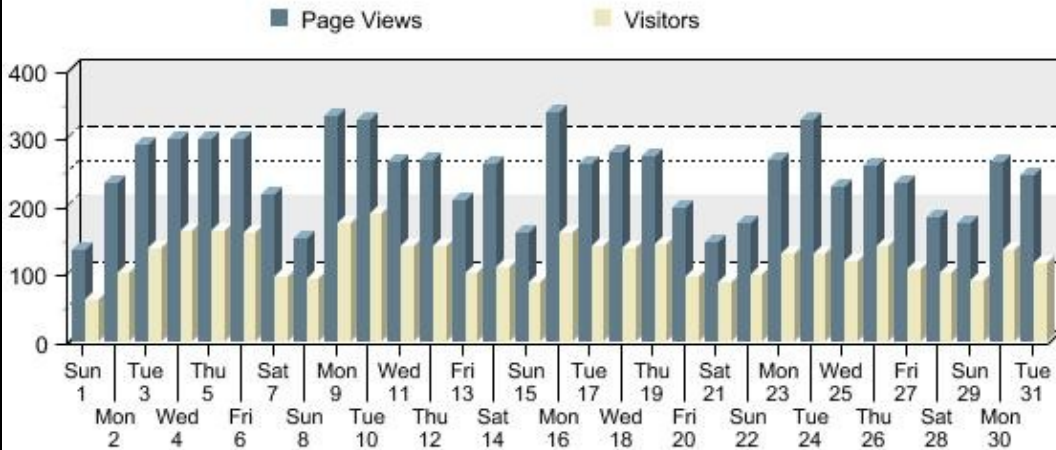

Calendar Summary Report

Reporting Period: January 2012

Report Generated On: Wed, Feb 1, 2012 at 01:35:58 PM

Total Monthly Page Views	7,598	Average Page Views Per Day	245.10
Total Monthly Visitors	3,854	Average Visitors Per Day	124.32
Total Monthly Unique Visitors	3,854	Average Unique Visitors Per Day	124.32
Total Monthly Return Visitors	0	Average Return Visitors Per Day	0.00