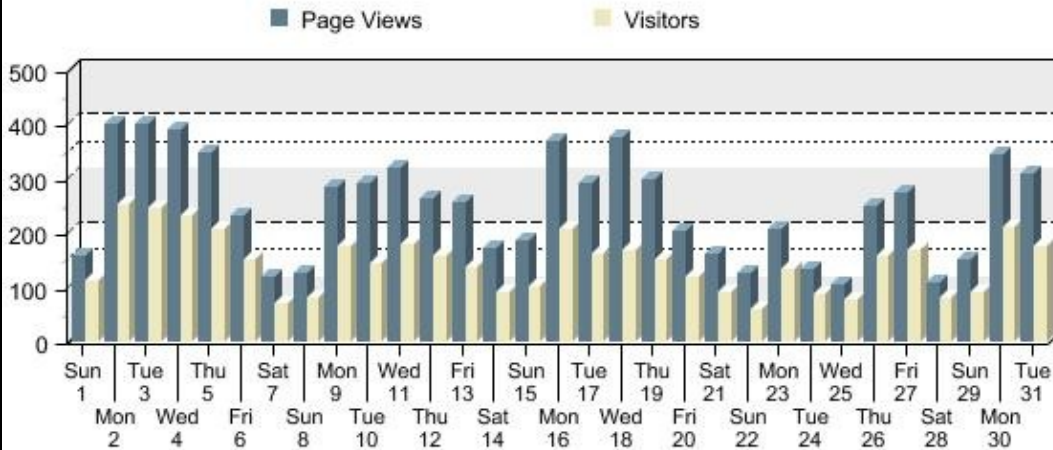

Calendar Summary Report

Reporting Period: December 2013
Report Generated On: Thu, Jan 2, 2014 at 06:58:23 PM

Total Monthly Page Views	7,671	Average Page Views Per Day	247.45
Total Monthly Visitors	4,500	Average Visitors Per Day	145.16
Total Monthly Unique Visitors	4,500	Average Unique Visitors Per Day	145.16
Total Monthly Return Visitors	0	Average Return Visitors Per Day	0.00