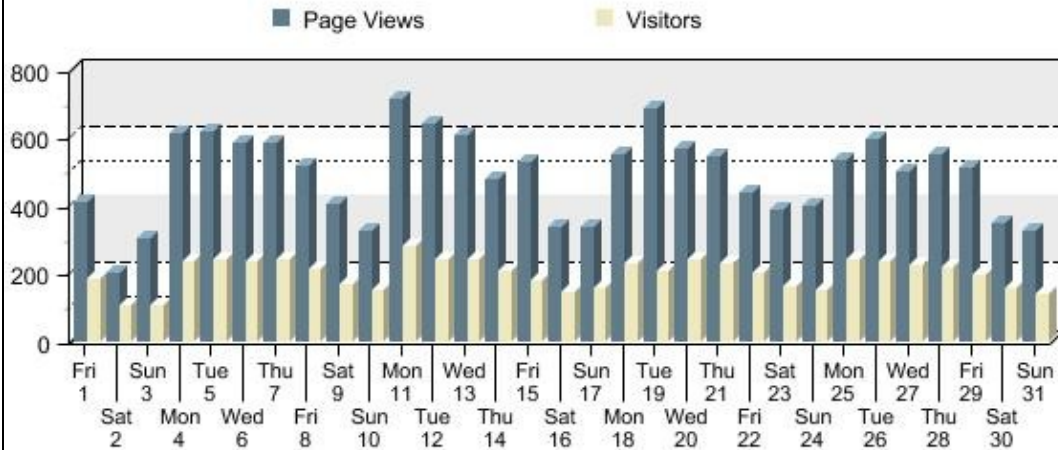

Calendar Summary Report

Reporting Period: August 2014

Report Generated On: Wed, Oct 22, 2014 at 06:59:24 PM

Total Monthly Page Views	15,184	Average Page Views Per Day	489.81
Total Monthly Visitors	6,184	Average Visitors Per Day	199.48
Total Monthly Unique Visitors	6,184	Average Unique Visitors Per Day	199.48
Total Monthly Return Visitors	0	Average Return Visitors Per Day	0.00