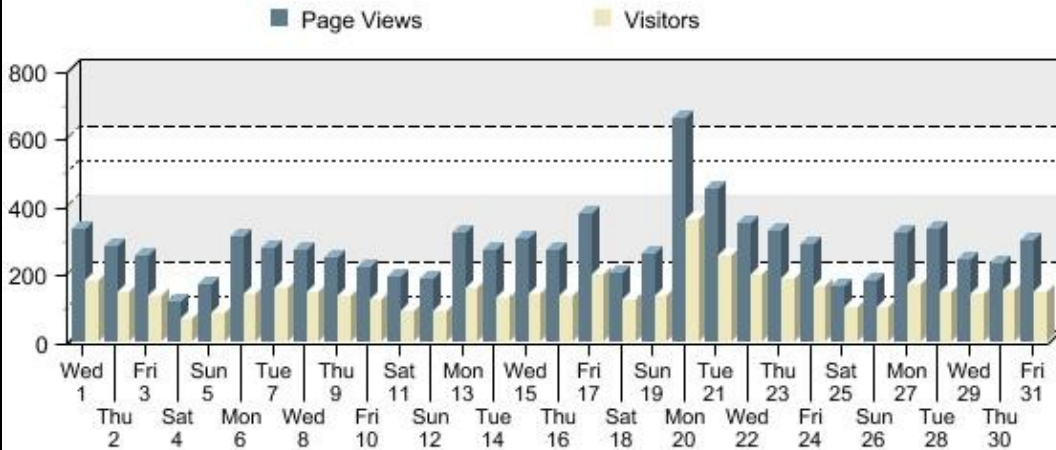

Calendar Summary Report

Reporting Period: August 2012

Report Generated On: Wed, Sep 5, 2012 at 10:36:53 AM

| | | | |
|-------------------------------|-------|---------------------------------|--------|
| Total Monthly Page Views | 8,710 | Average Page Views Per Day | 280.97 |
| Total Monthly Visitors | 4,642 | Average Visitors Per Day | 149.74 |
| Total Monthly Unique Visitors | 4,642 | Average Unique Visitors Per Day | 149.74 |
| Total Monthly Return Visitors | 0 | Average Return Visitors Per Day | 0.00 |