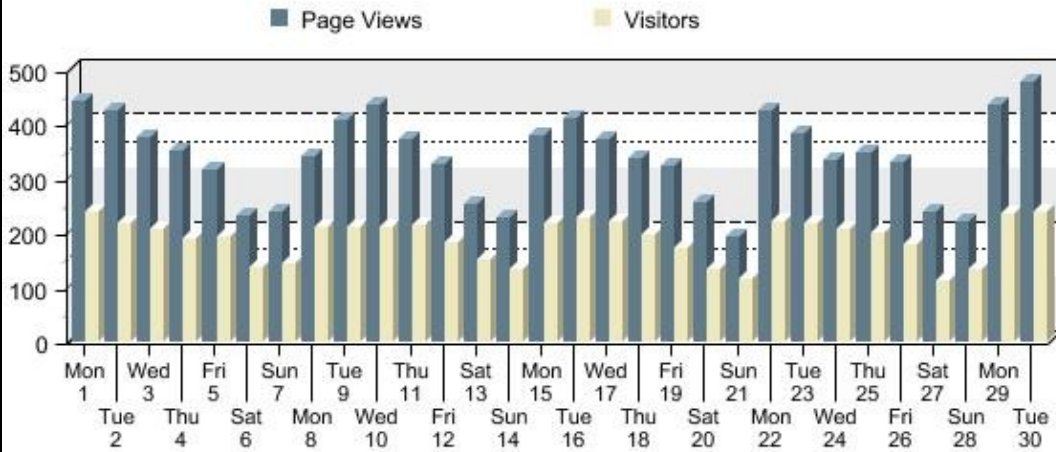

## Calendar Summary Report

Reporting Period: April 2013

Report Generated On: Thu, May 2, 2013 at 01:02:38 PM

Total Monthly Page Views	10,235	Average Page Views Per Day	341.17
Total Monthly Visitors	5,695	Average Visitors Per Day	189.83
Total Monthly Unique Visitors	5,695	Average Unique Visitors Per Day	189.83
Total Monthly Return Visitors	0	Average Return Visitors Per Day	0.00